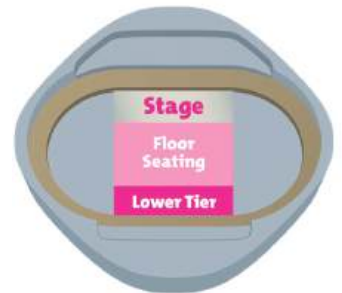

SCHOOL BOOKINGS MADE EASY

- Reserve now, pay later
- Parking and coach information (on request)
- Risk Assessment online at derbylive.co.uk/risk-assessment
- Advance ice cream ordering
- No booking fees