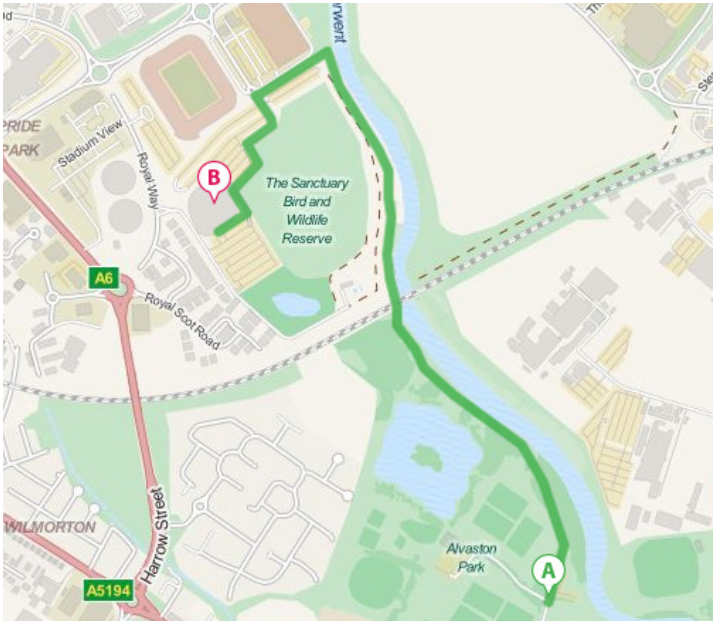

Derby Arena to Alvaston Park by car

Alternative parking will be available at Alvaston Park for £3.50 per car. It can be accessed from the A6 (London Road), for directions use DE24 8QQ.

There will be security on hand to direct you to the right car park.

- **Turn left out of Derby Arena (onto Royal Way)**
- **At the roundabout, take the 2nd exit onto Pride Parkway (A6)**
- **Continue to follow A6**
- **At the roundabout, take the 1st exit (turn left) onto London Road (A6)**
- **Turn left (first left after Mitsubishi Motors) on to Meadow Lane - follow the white road signs for Alvaston Park and BMX track**
- **Carry on straight on the path, passed the Derby Caravan Centre**
- **The car parking will be available left hand side from the BMX track**

01332 640011
derbyarena.uk.com

Alvaston Park to Derby Arena on foot

Alternatively

- **Once you have parked walk towards the building (red with blue tiling)**
 - **Head towards the play area**
 - **Turn right when you reach the play area and walk down the path between the house and the play area**
 - **Turn left before the lake and continue walking along it**
 - **At this point you will be able to see Derby Arena (gold and silver oval shaped building)**
 - **At the end of the lake turn left and carry on walking on the cycle route (National Cycle Route 6)**
 - **Turn left when you reach the cross roads towards Derby (there will be a sign for it)**
 - **Carry on walking along the cycle route**
 - **Turn left when you reach iPro Stadium/DW Sports**
 - **You will then be able to see Derby Arena in front of you**
- **You can always walk back the same way as you drove to Alvaston Park from Derby Arena**