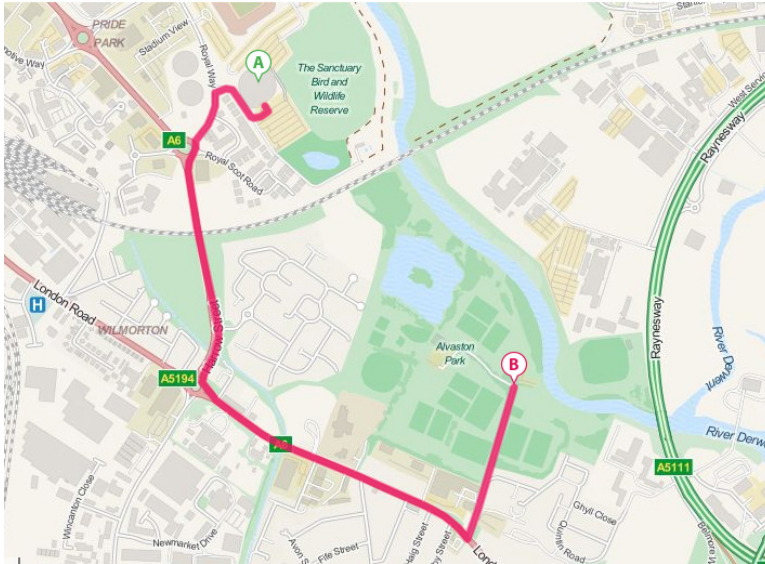

Derby Arena to Alvaston Park by car

Alternative parking will be available at Alvaston Park for £3.50 per car. It can be accessed from the A6 (London Road), for directions use DE24 8QQ.

There will be security on hand to direct you to the right car park.

- **Turn left out of Derby Arena (onto Royal Way)**
- **At the roundabout, take the 2nd exit onto Pride Parkway (A6)**
- **Continue to follow A6**
- **At the roundabout, take the 1st exit (turn left) onto London Road (A6)**
- **Turn left (first left after Mitsubishi Motors) on to Meadow Lane - follow the white road signs for Alvaston Park and BMX track**
- **Carry on straight on the path, passed the Derby Caravan Centre**
- **The car parking will be available left hand side from the BMX track**

01332 640011
derbyarena.uk.com

Alvaston Park to Derby Arena on foot

Alternatively

- **Once you have parked walk towards the building (red with blue tiling)**
 - **Head towards the play area**
 - **Turn right when you reach the play area and walk down the path between the house and the play area**
 - **Turn left before the lake and continue walking along it**
 - **At this point you will be able to see Derby Arena (gold and silver oval shaped building)**
 - **At the end of the lake turn left and carry on walking on the cycle route (National Cycle Route 6)**
 - **Turn left when you reach the cross roads towards Derby (there will be a sign for it)**
 - **Carry on walking along the cycle route**
 - **Turn left when you reach iPro Stadium/DW Sports**
 - **You will then be able to see Derby Arena in front of you**
- **You can always walk back the same way as you drove to Alvaston Park from Derby Arena**